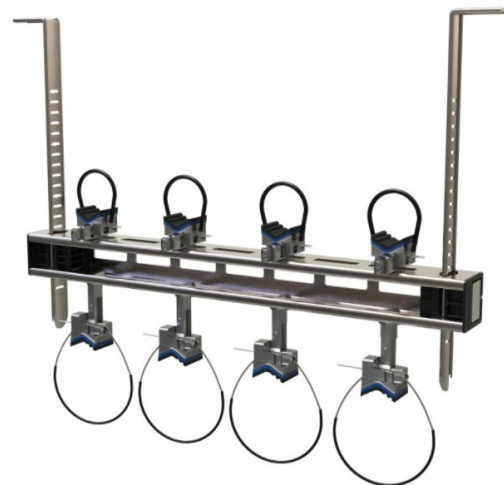

ADE Now Represents Gripple!

ADE is excited to announce we have entered a new representative agreement with Gripple! This gives us access to their wide variety of suspension solutions for ductwork, equipment and pipe. Gripple began production on their line of hangers in 1985, and have continued to add new and innovative products to their line since! Contact the ADE Team to learn more about these products!

Gripple can offer solutions for:

- Suspended HVAC Equipment & Ductwork

- Pipe Supports, Brackets & Hanging Systems

- Seismic Bracing Protection

- Acoustic Suspended Ceilings, & Much More!

Want to learn more about the Gripple family of products? Please visit Gripple's website, contact our Engineering Quick Assist email or contact your ADE Salesperson for more information or to schedule a presentation