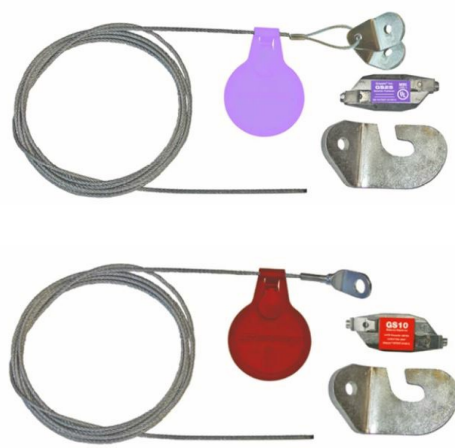

Gripple can offer solutions for:

- Suspended HVAC Equipment & Ductwork

- Pipe Supports, Brackets & Hanging Systems

- Seismic Bracing Protection

- Acoustic Suspended Ceilings, & Much More!

Want to learn more about the Gripple family of products? Please visit Gripple's website, contact our Engineering Quick Assist email or contact your ADE Salesperson for more information or to schedule a presentation